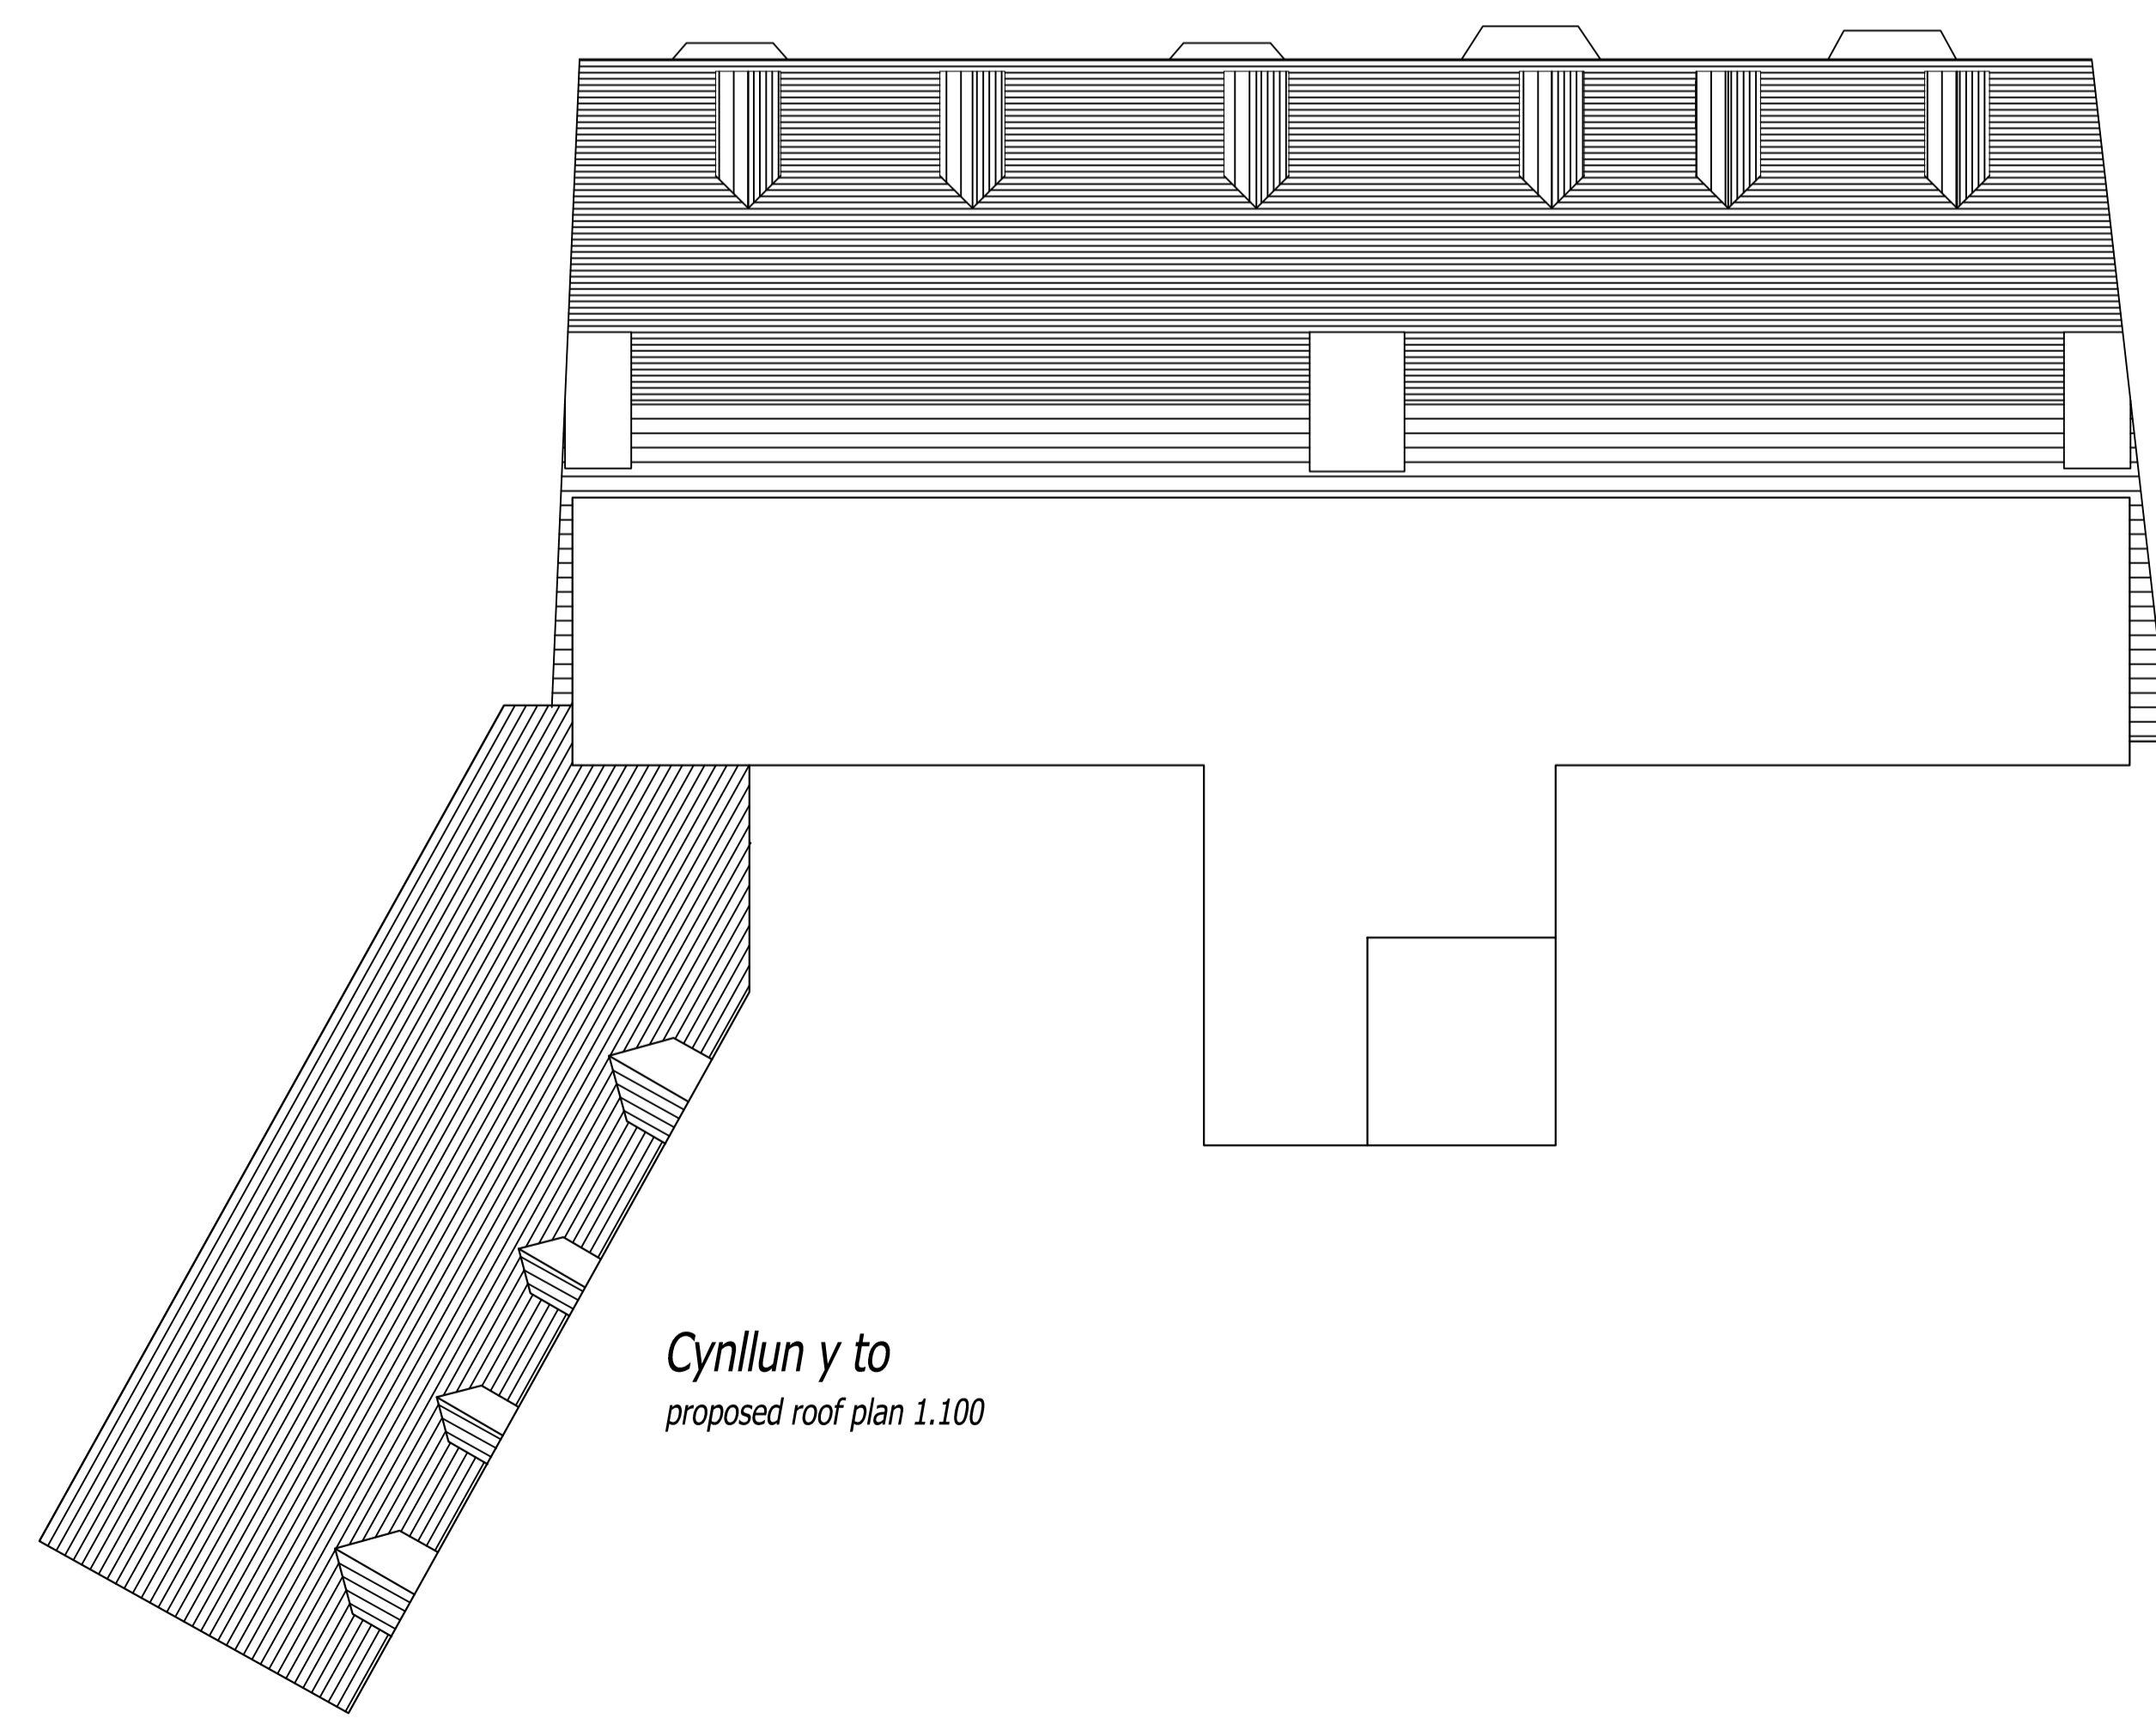

Cynllun y to
proposed roof plan 1.100

BYRON JENKINS NICIAT,
TECHNICAL CONSULTANTS & PROJECT MANAGERS
ARCHITECTURAL CONSULTANTS AND PROJECT MANAGERS
CAREL HAN, LLANFAIR, ABERYSTWYTH,
CYSBREGION SYDNEY AY1
byronjenkins@btinternet.com
01754 261142
07574 03084

Disgwylu a newidolau i
DEVA,
Marino Terrace,
Aberystwyth,

BYRON JENKINS **CYNLLUN MESUR** 120/160
survey drawing
CYNLLUN Y TO
roof plans

1:100 @ A1 12th October 2022 B. byron